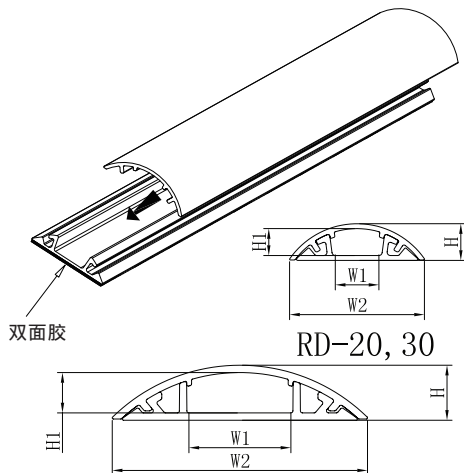

RD-40, 50, 60, 70, 80, 90, 120

适用于办公室,学校,超市,工厂生产流水线,建筑装潢等的地面墙面走线用.汽车压不坏,高跟鞋踩不烂.

Used in wiring of schools, office, factory and so on

*号常规备货品

*Means available in stock

单位/Unit:mm

型号 Item No.				外宽 Outside width W2	内宽 Inside width W1	高度 Height H	内高 Inside height H2	长度 Length
灰色/Gray	米黄色/Beige	白色/White	黑色/Black					
RD-20	RD-20Y	RD-20W	RD-20B	20	8	6	4	1米或2米 1M or 2M
RD-30	RD-30Y	RD-30W	RD-30B	30	11	8	6.5	
RD-40	RD-40Y	RD-40W	RD-40B	40	12	11	8	Including turning and lids 含槽底槽盖
* RD-50	* RD-50Y	* RD-50W	* RD-50B	50	20	12.5	8.8	
* RD-70	* RD-70Y	* RD-70W	* RD-70B	70	20	16.5	12.7	
* RD-80	* RD-80Y	* RD-80W	* RD-80B	80	20	16.5	12.7	
RD-90	RD-90Y	RD-90W	RD-90B	90	25	19	15	
RD-120	RD-120Y	RD-120W	RD-120B	120	30	25	21